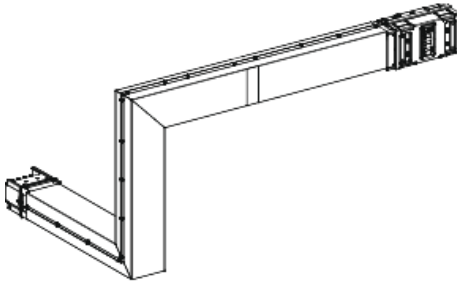

KSA630DMBK4CF has not been replaced. Please contact your customer care centre for more information.

! Discontinued

Main

Range of product	Canalis
Product name	KS
Product or component type	Multiple elbow
Busbar description	Fire barrier
Device application	Change direction
[Ie] rated operational current	500 A at 35 °C 630 A at 35 °C
Direction change type	direction 1: edgewise to downward - neutral to up direction 3: flat to right - neutral to left

Complementary

[Ue] rated operational voltage	230...690 V
Network frequency	50/60 Hz
Dimension type	Made to measure
Operating angle	90 °
Mounting mode	By screws
Electrical connection	Lubricated sliding contact
Standards	IEC 61439-6 IEC 60439-2
Width	167 mm
Depth	116 mm
Length	Side 1: 290...785 mm Side 3: 290...785 mm
Colour	White (RAL 9001)
Net weight	18 kg